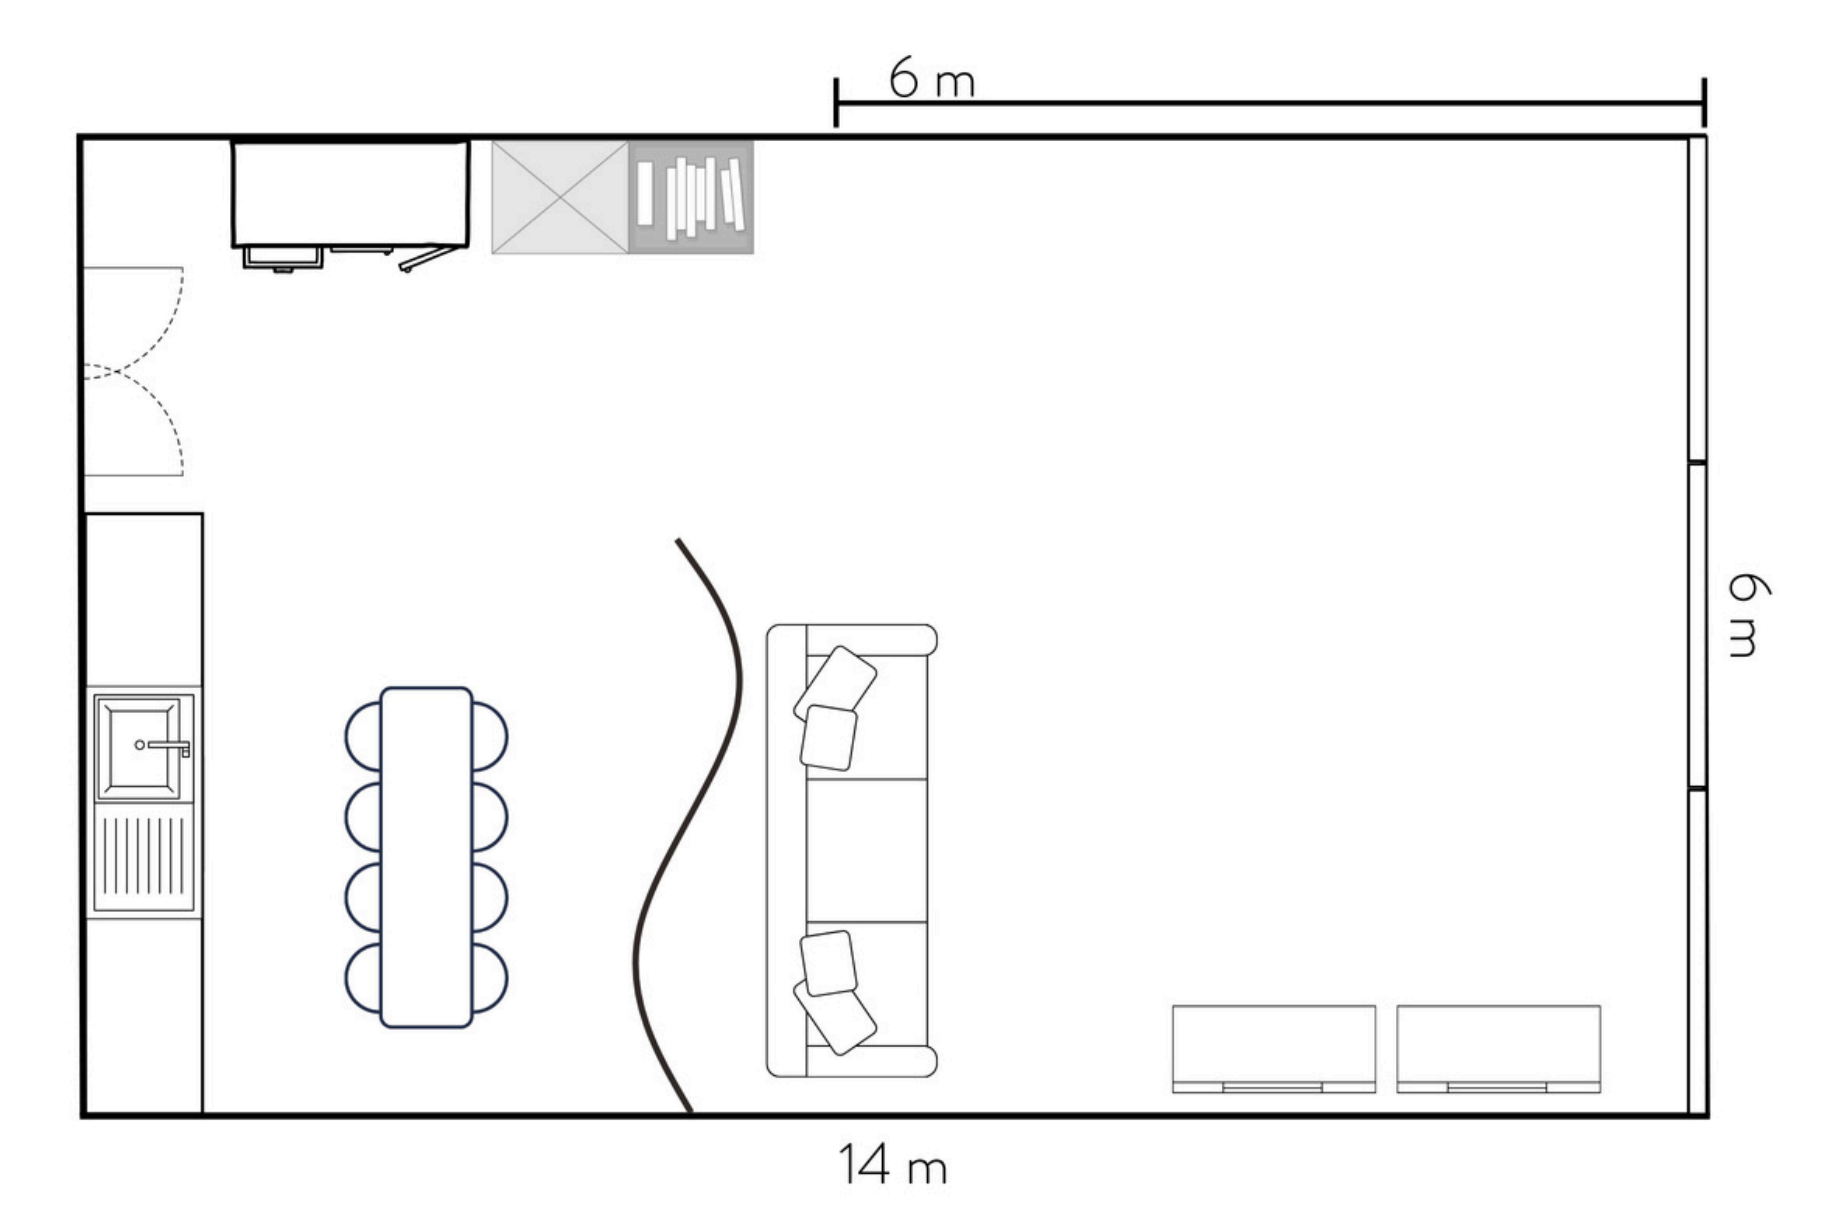

dot studio

402

Set in a 1930s refurbished warehouse,  
Dot Studio is a 80sqm unit with ample natural light  
Location: 402/ 30-40 Harcourt Parade, Rosebery  
Sunlight: Large west facing windows

# 402 Inclusions

- 1 x Off street car space
- Wheelchair accessible - ramp via back loading dock
- Use of loading dock
- 2 x Godox DP800 flash lights
- 2 x 90cm Octagon soft boxes
- 2 x Strip soft boxes
- 1 x White beauty dish
- 1 x Snoot
- 2 x Light stands on wheels
- 1 x C-stand with boom on wheels
- Wifi
- Kitchen
- 4 x Sand bags
- 4 x Polyboards
- 2 x Extension cords
- 2 x Powerboards
- 2 x Clothing rack
- 1x Stool on wheels
- Clothing steamer
- Large styling table
- 2 x Digi table
- Foldable trestle table
- Variety of 3m seamless paper rolls & free standing backdrop stand
- Megaboom 3 bluetooth speaker
- Beige fibreglass plinth
- Wooden Plinth