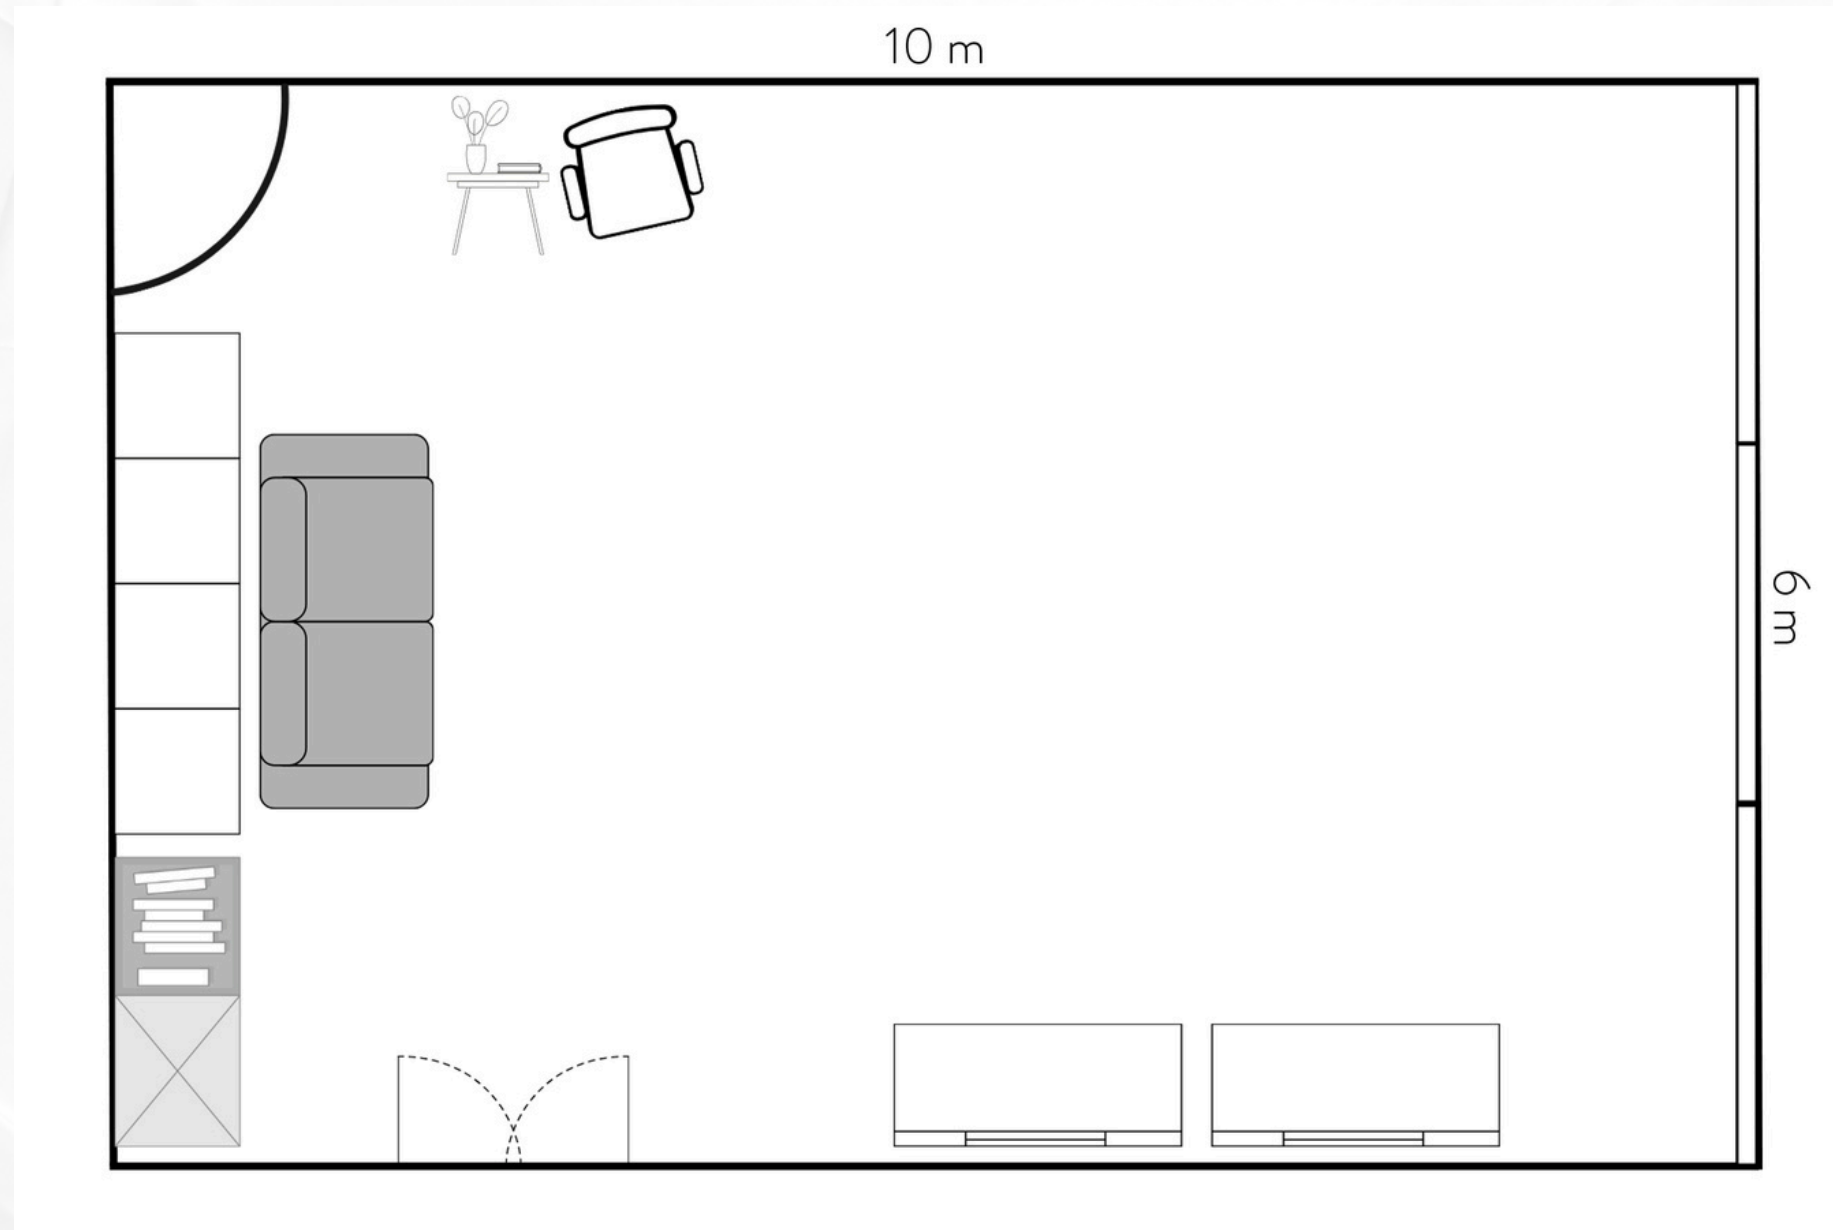

dot studio

413

Set in a 1930s refurbished warehouse,
Dot Studio is a 60sqm unit with ample natural light
Location: 413/ 30-40 Harcourt Parade, Rosebery
Sunlight: Large north facing windows

413 Inclusions

Wheelchair accessible - ramp via back loading dock

Use of loading dock

Wifi

2 x Godox flash lights

2 x Soft boxes

1 x Silver beauty dish

3 x Light stands

Makeup station